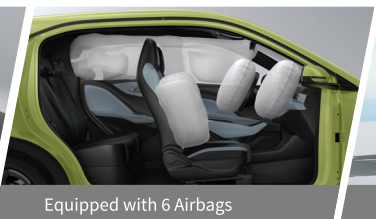

Optimized Interior Space

High Strength Body Structure

Equipped with 6 Airbags