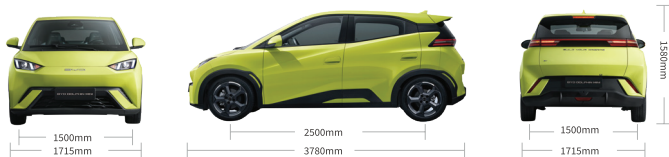

Color Options