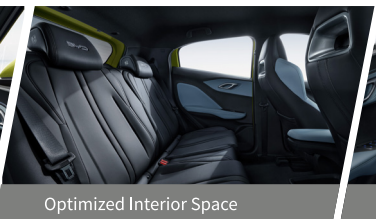

BYD DOLPHIN MINI

100% ELECTRIC HATCHBACK
FUNCTIONAL, EFFICIENT, FUN

BZD \$59,999* Duty and Tax Paid

BZD \$47,999* Duty and Tax Free

*Terms & conditions apply.

380KM NEDC Range

Ocean Chic Cabin

Optimized Interior Space